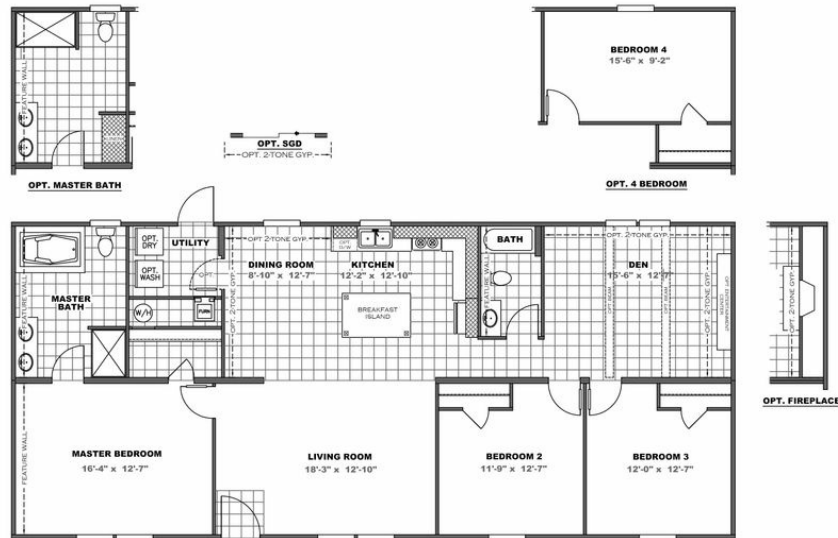

TRADITION 60B

TRADITION 60B Model number: 34TRA28603BH19

3 beds • 2 baths • 1680 sq.ft. • 28' width • 60' depth

Our home building facilities invest in continuous product and process improvements. Plans, dimensions, features, materials, specifications and availability are subject to change without notice or obligation. Renderings and floor plans are representative likenesses of our homes and may differ from the actual homes. We invite you to tour a Home Center near you and inspect the highest value in quality housing available or call (812) 923-8887 to speak with a Home Consultant. Copyright 2017, CMH. All rights reserved.

TRADITION 60B Model number: 34TRA28603BH19

3 beds • 2 baths • 1680 sq.ft. • 28' width • 60' depth

Our home building facilities invest in continuous product and process improvements. Plans, dimensions, features, materials, specifications and availability are subject to change without notice or obligation. Renderings and floor plans are representative likenesses of our homes and may differ from the actual homes. We invite you to tour a Home Center near you and inspect the highest value in quality housing available or call (812) 923-8887 to speak with a Home Consultant. Copyright 2017, CMH. All rights reserved.