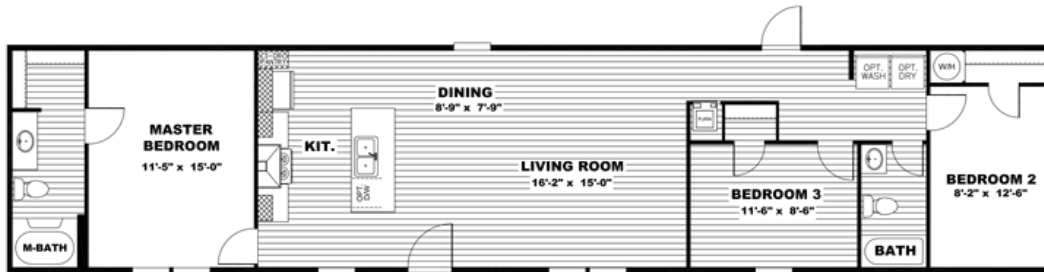

THE BREEZE

THE BREEZE

Model number: 22SSP16723AH19

3 beds • 2 baths • 1152 sq.ft. • 16' width • 72' depth

Our home building facilities invest in continuous product and process improvements. Plans, dimensions, features, materials, specifications and availability are subject to change without notice or obligation. Renderings and floor plans are representative likenesses of our homes and may differ from the actual homes. We invite you to tour a Home Center near you and inspect the highest value in quality housing available or call (812) 923-8887 to speak with a Home Consultant. Copyright 2017, CMH. All rights reserved.

THE BREEZE

Model #: 55P16723A
Drawing #:
22-115044
16' x 72' The Breeze

THE BREEZE

Model number: 22SSP16723AH19

3 beds • 2 baths • 1152 sq.ft. • 16' width • 72' depth

Our home building facilities invest in continuous product and process improvements. Plans, dimensions, features, materials, specifications and availability are subject to change without notice or obligation. Renderings and floor plans are representative likenesses of our homes and may differ from the actual homes. We invite you to tour a Home Center near you and inspect the highest value in quality housing available or call (812) 923-8887 to speak with a Home Consultant. Copyright 2017, CMH. All rights reserved.